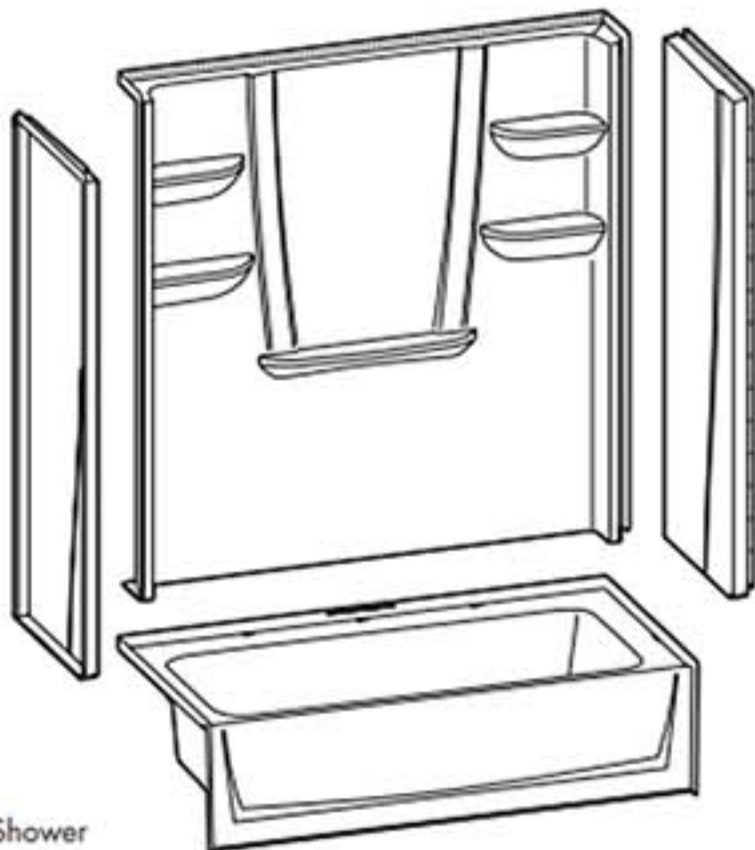

see what Delta can doSM

\$39.05

DEL10000-UNBX
Rough-In Valve Body
Only w/ 1/2" Universal
Inlets/Outlets

\$63.28

DEL13220
Classic Monitor 13 Series
Single Function Pressure
Balanced Shower

CELEBRATING 75 YEARS

**IN STOCK
NOW**

AQUATIC Shower & Tub Systems

Tub/Shower

A² COMPOSITE

Intelligence is in the details. The A2 4-piece sectional collection is made for quick and easy installation, with lightweight sections that interlock for a seamless fit without the need for special brackets, clips or caulking. It's the perfect fit for tight or existing spaces, like bathroom remodels.

6032CTSMIN
60 x 32 x 79 inches
Classic Monitor 13 Serie
Tub-Shower Unit with
Right or Left Hand Drair

\$673.31

Curbside Pick Up
and
Delivery Available

Ask about it
when you place
your order

*For pick up, please call or text when
you arrive.